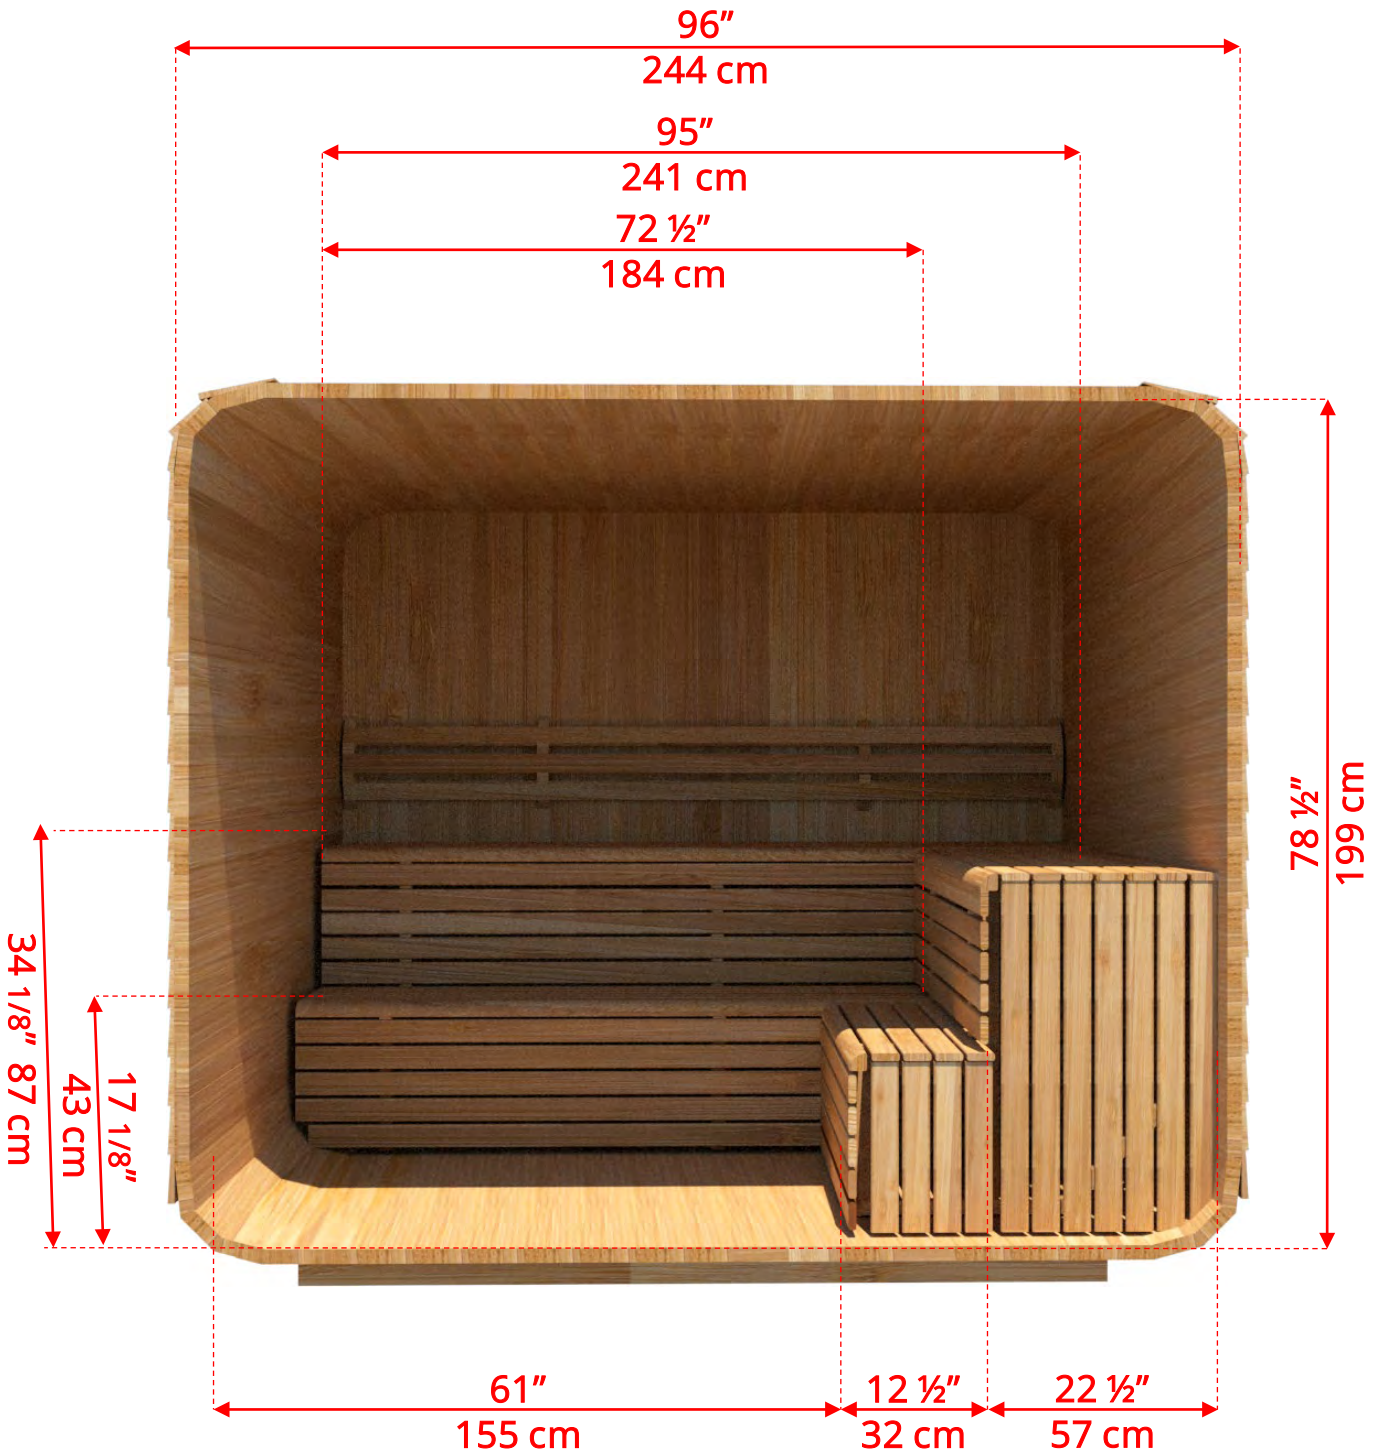

880LUP/882LUP 8'x8' (244cm x 244cm) Luna Sauna with Porch

880LUP/882LUP 8'x8' (244cm x 244cm) Luna Sauna with Porch

Floor Joist Spacing 7" (18cm) in from each end – 15 3/4" (40cm) spacing

880LUP/882LUP 8'x8' (244cm x 244cm) Luna Sauna with Porch

LUBACKB78
2 Tier Benches on Back Wall

880LUP/882LUP 8'x8' (244cm x 244cm) Luna Sauna with Porch

LUBACKB78
2 Tier Benches on Back Wall

880LUP/882LUP 8'x8' (244cm x 244cm) Luna Sauna with Porch

LURBL8
Luna L Benches on Right Side

880LUP/882LUP

8'x8' (244cm x 244cm) Luna Sauna with Porch

LURBL8
Luna L Benches on Right Side

880LUP/882LUP

8'x8' (244cm x 244cm) Luna Sauna with Porch

LULBL8
Luna L Benches on Left Side

880LUP/882LUP 8'x8' (244cm x 244cm) Luna Sauna with Porch

LULBL8
Luna L Benches on Left Side

880LUP/882LUP

8'x8' (244cm x 244cm) Luna Sauna with Porch

LUSIDE8
8' Luna Side Wall Benches

880LUP/882LUP 8'x8' (244cm x 244cm) Luna Sauna with Porch

LULPO
Lounge Benches for Porch