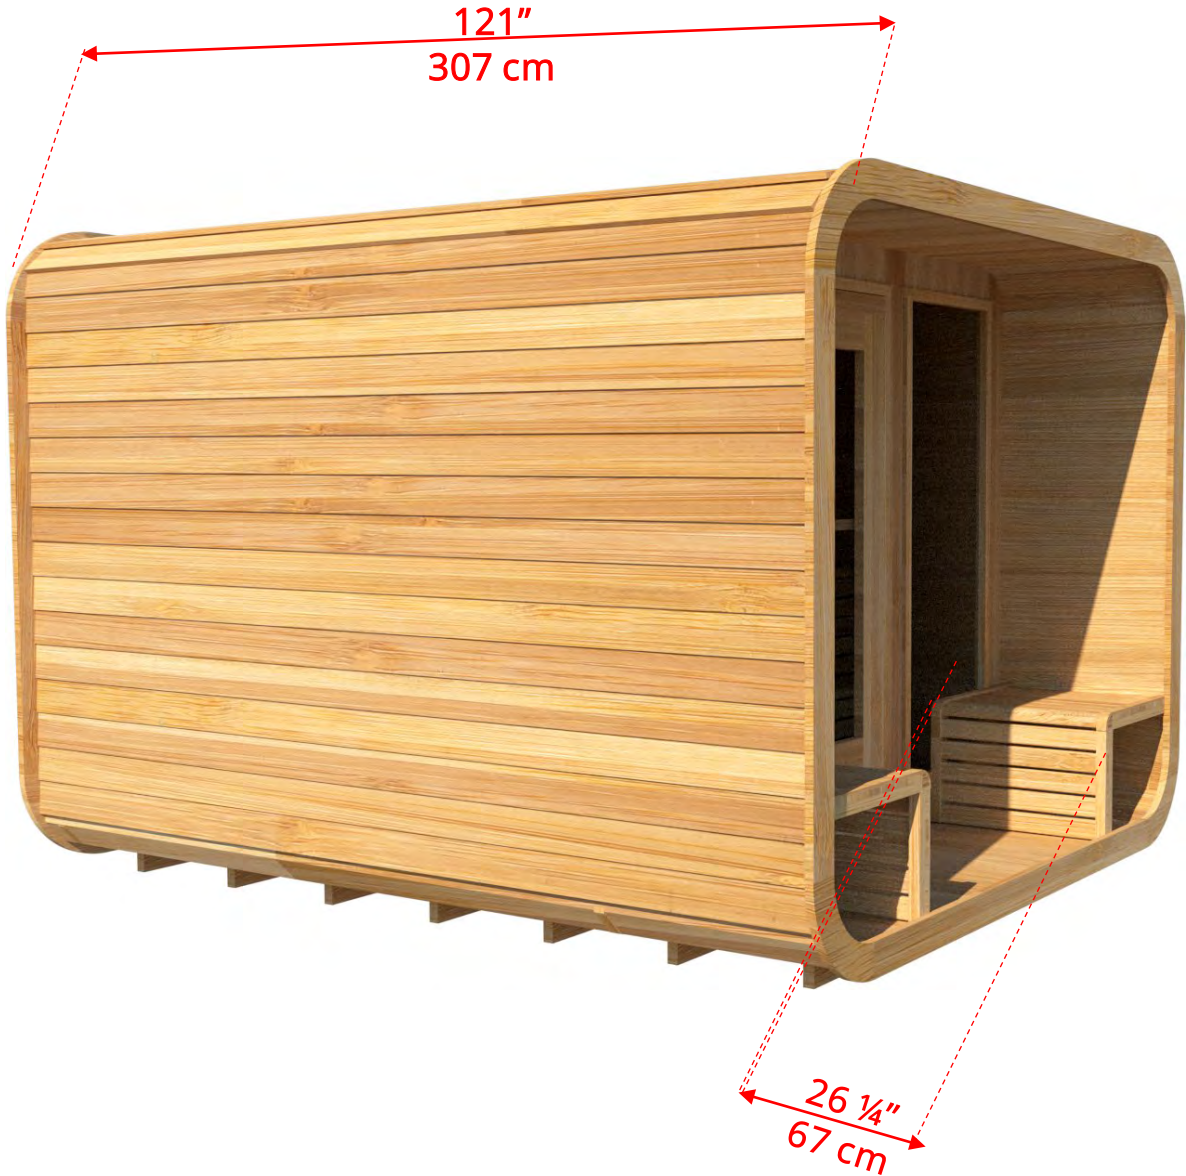

880LUP/882LUP 8'x8' (244cm x 244cm) Luna Sauna with Porch

880LUP/882LUP 8'x8' (244cm x 244cm) Luna Sauna with Porch

Floor Joist Spacing 7" (18cm) in from each end – 15 3/4" (40cm) spacing

880LUP/882LUP 8'x8' (244cm x 244cm) Luna Sauna with Porch

LUBACKB78
2 Tier Benches on Back Wall

880LUP/882LUP 8'x8' (244cm x 244cm) Luna Sauna with Porch

LUBACKB78
2 Tier Benches on Back Wall

880LUP/882LUP 8'x8' (244cm x 244cm) Luna Sauna with Porch

LURBL8
Luna L Benches on Right Side

880LUP/882LUP

8'x8' (244cm x 244cm) Luna Sauna with Porch

LURBL8
Luna L Benches on Right Side

880LUP/882LUP

8'x8' (244cm x 244cm) Luna Sauna with Porch

LULBL8
Luna L Benches on Left Side

880LUP/882LUP 8'x8' (244cm x 244cm) Luna Sauna with Porch

880LUP/882LUP 8'x8' (244cm x 244cm) Luna Sauna with Porch

LUBACK
Lounge Bench on Back Wall

880LUP/882LUP 8'x8' (244cm x 244cm) Luna Sauna with Porch

LULSIDE8
8' Luna Side Wall Lounge Benches