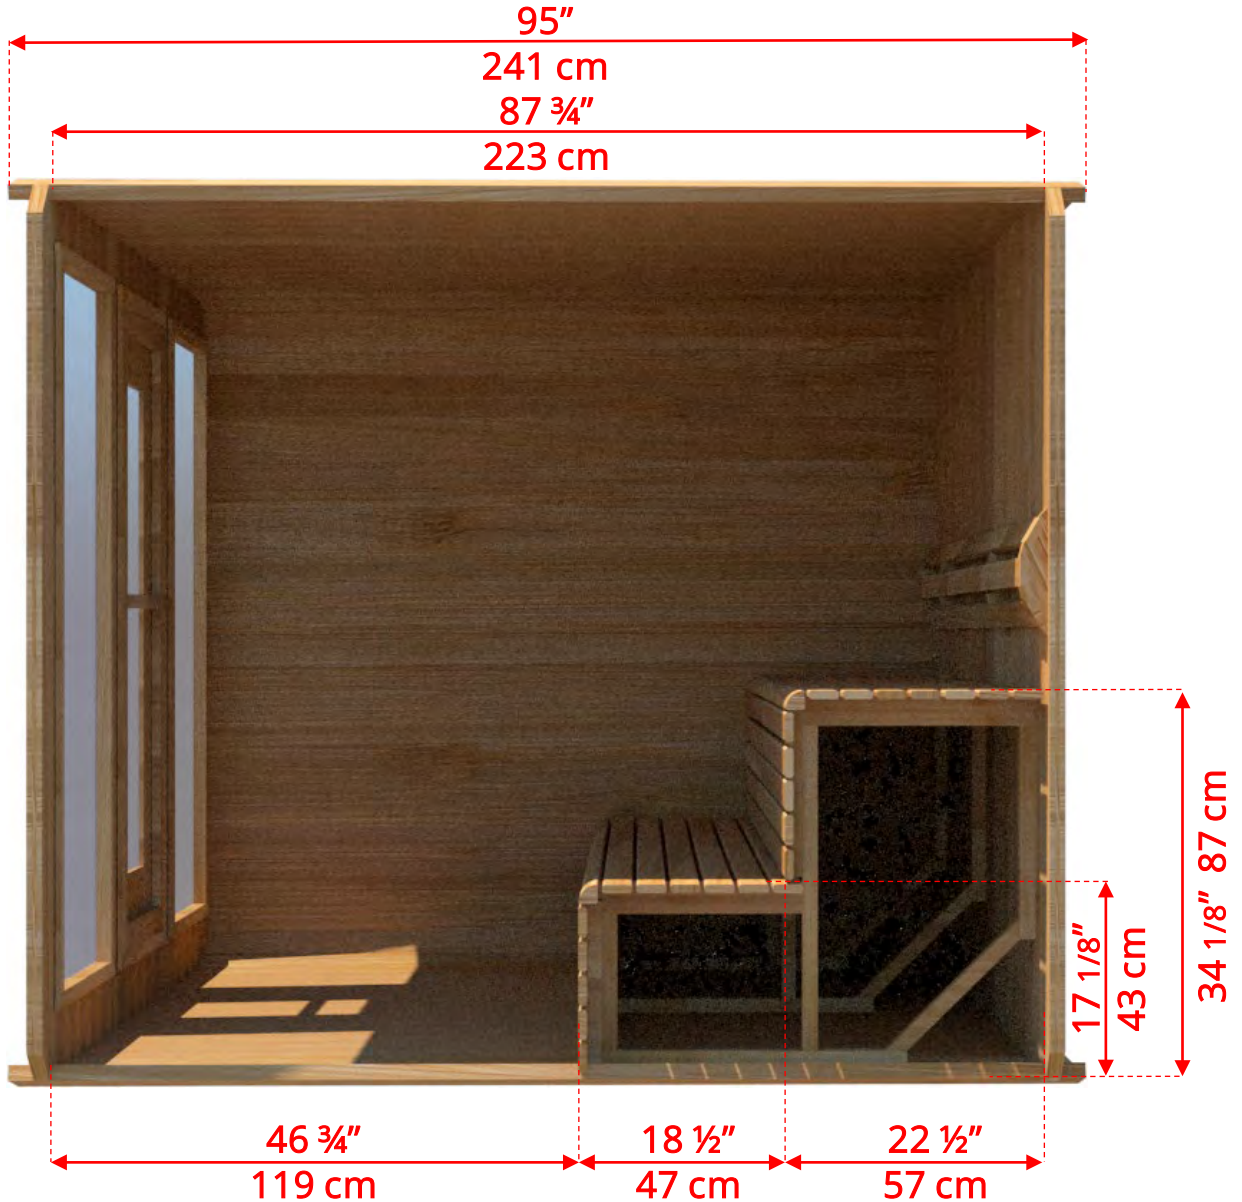

880LUP/882LUP 8'x8' (244cm x 244cm) Luna Sauna with Porch

880LUP/882LUP 8'x8' (244cm x 244cm) Luna Sauna with Porch

Floor Joist Spacing 7" (18cm) in from each end – 15 3/4" (40cm) spacing

880LUP/882LUP 8'x8' (244cm x 244cm) Luna Sauna with Porch

LUBACKB78
2 Tier Benches on Back Wall

880LUP/882LUP 8'x8' (244cm x 244cm) Luna Sauna with Porch

LUBACKB78
2 Tier Benches on Back Wall

880LUP/882LUP 8'x8' (244cm x 244cm) Luna Sauna with Porch

LURBL8
Luna L Benches on Right Side

880LUP/882LUP

8'x8' (244cm x 244cm) Luna Sauna with Porch

LURBL8
Luna L Benches on Right Side

880LUP/882LUP

8'x8' (244cm x 244cm) Luna Sauna with Porch

LULBL8
Luna L Benches on Left Side

880LUP/882LUP 8'x8' (244cm x 244cm) Luna Sauna with Porch

880LUP/882LUP 8'x8' (244cm x 244cm) Luna Sauna with Porch

LUBACK
Lounge Bench on Back Wall

880LUP/882LUP 8'x8' (244cm x 244cm) Luna Sauna with Porch

LULSIDE8
8' Luna Side Wall Lounge Benches