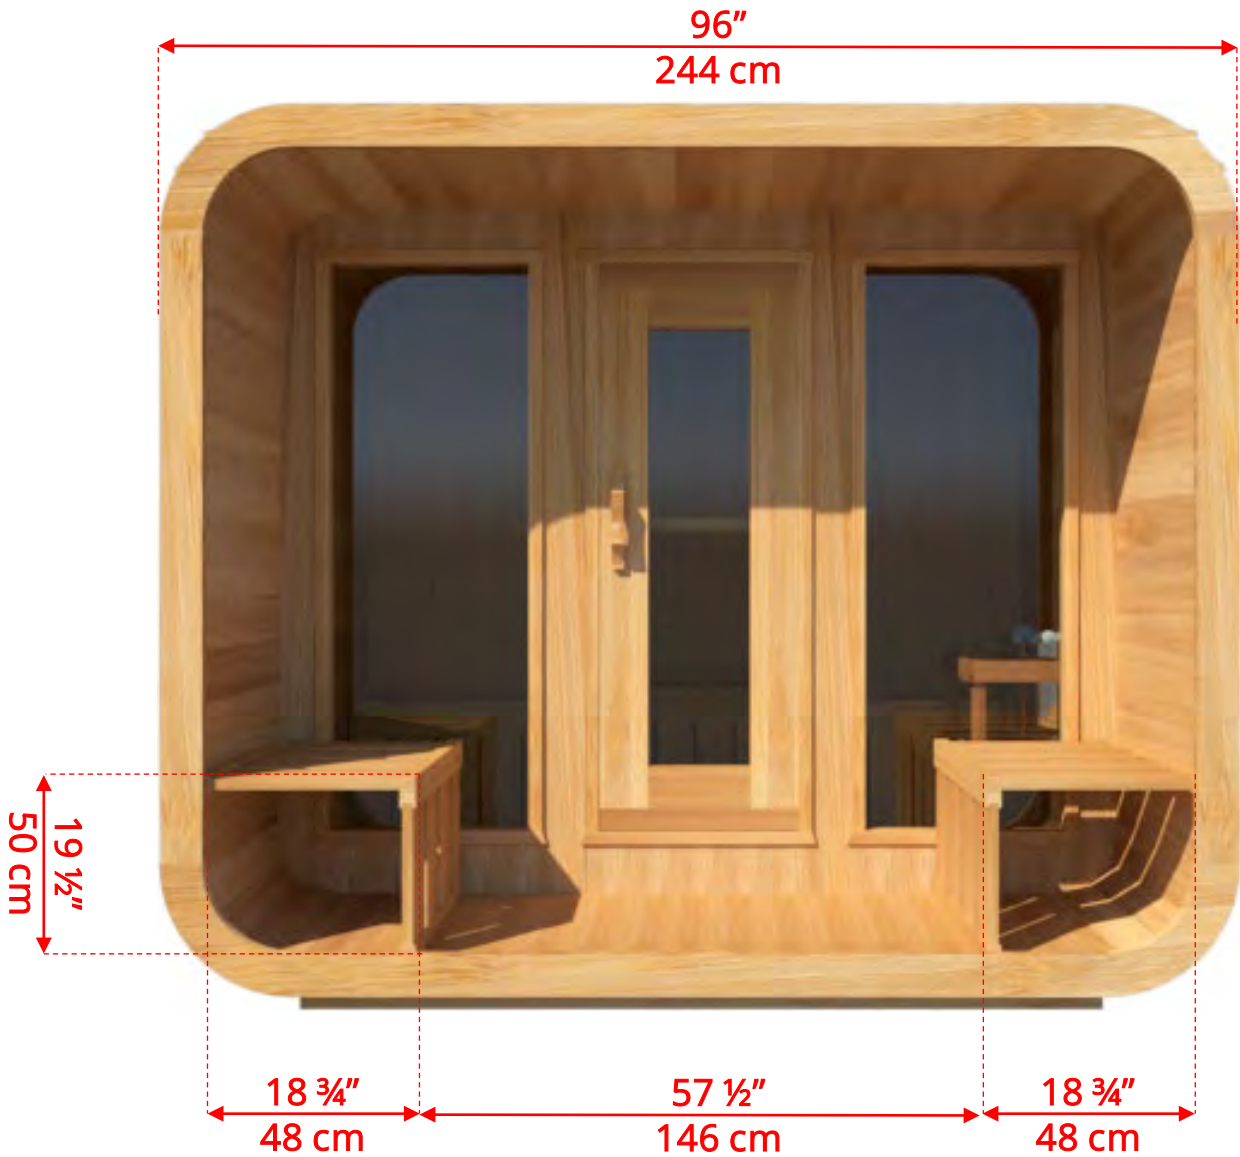

880LUP/882LUP 8'x8' (244cm x 244cm) Luna Sauna with Porch

880LUP/882LUP 8'x8' (244cm x 244cm) Luna Sauna with Porch

Floor Joist Spacing 7" (18cm) in from each end – 15 3/4" (40cm) spacing

880LUP/882LUP 8'x8' (244cm x 244cm) Luna Sauna with Porch

880LUP/882LUP

8'x8' (244cm x 244cm) Luna Sauna with Porch

LURBL8
Luna L Benches on Right Side

880LUP/882LUP

8'x8' (244cm x 244cm) Luna Sauna with Porch

LULBL8
Luna L Benches on Left Side

880LUP/882LUP 8'x8' (244cm x 244cm) Luna Sauna with Porch

LULBL8
Luna L Benches on Left Side

880LUP/882LUP

8'x8' (244cm x 244cm) Luna Sauna with Porch

LUSIDE8
8' Luna Side Wall Benches

880LUP/882LUP 8'x8' (244cm x 244cm) Luna Sauna with Porch

LULPO
Lounge Benches for Porch

880LUP/882LUP 8'x8' (244cm x 244cm) Luna Sauna with Porch

LUBACK
Lounge Bench on Back Wall

880LUP/882LUP 8'x8' (244cm x 244cm) Luna Sauna with Porch

LULSIDE8
8' Luna Side Wall Lounge Benches