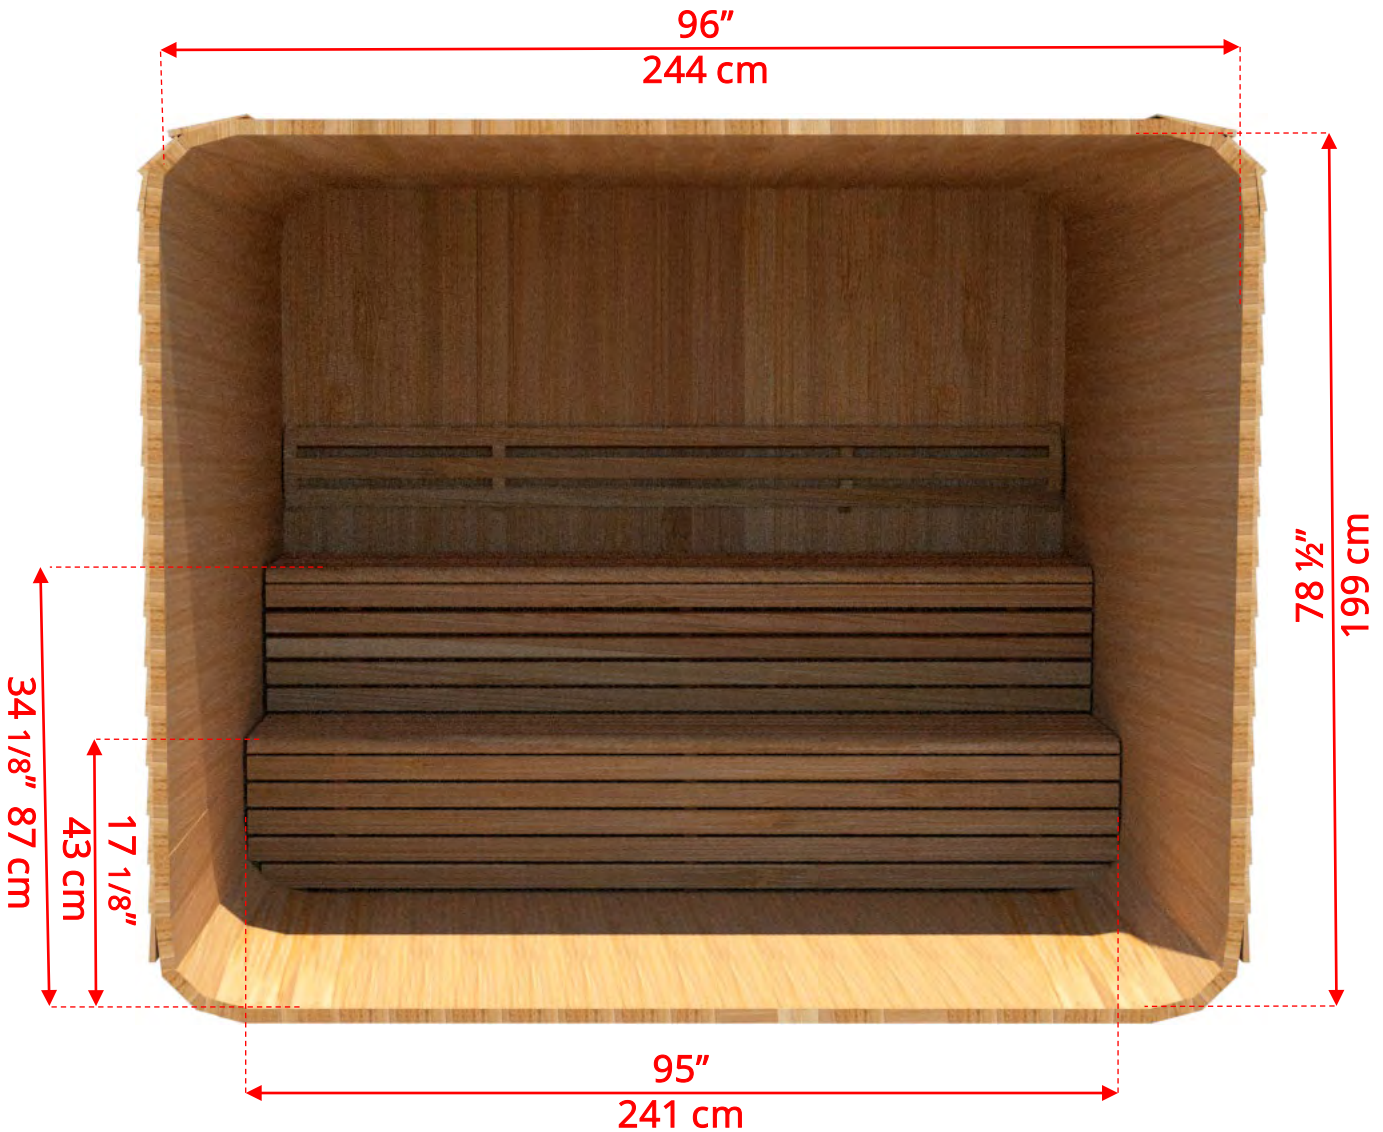

880LUP/882LUP 8'x8' (244cm x 244cm) Luna Sauna with Porch

880LUP/882LUP 8'x8' (244cm x 244cm) Luna Sauna with Porch

Floor Joist Spacing 7" (18cm) in from each end – 15 3/4" (40cm) spacing

880LUP/882LUP 8'x8' (244cm x 244cm) Luna Sauna with Porch

LUBACKB78
2 Tier Benches on Back Wall

880LUP/882LUP 8'x8' (244cm x 244cm) Luna Sauna with Porch

LUBACKB78
2 Tier Benches on Back Wall

880LUP/882LUP 8'x8' (244cm x 244cm) Luna Sauna with Porch

LURBL8
Luna L Benches on Right Side

880LUP/882LUP

8'x8' (244cm x 244cm) Luna Sauna with Porch

LURBL8
Luna L Benches on Right Side

880LUP/882LUP

8'x8' (244cm x 244cm) Luna Sauna with Porch

LULBL8
Luna L Benches on Left Side

880LUP/882LUP 8'x8' (244cm x 244cm) Luna Sauna with Porch

880LUP/882LUP 8'x8' (244cm x 244cm) Luna Sauna with Porch

LUBACK
Lounge Bench on Back Wall

880LUP/882LUP 8'x8' (244cm x 244cm) Luna Sauna with Porch

LULSIDE8
8' Luna Side Wall Lounge Benches