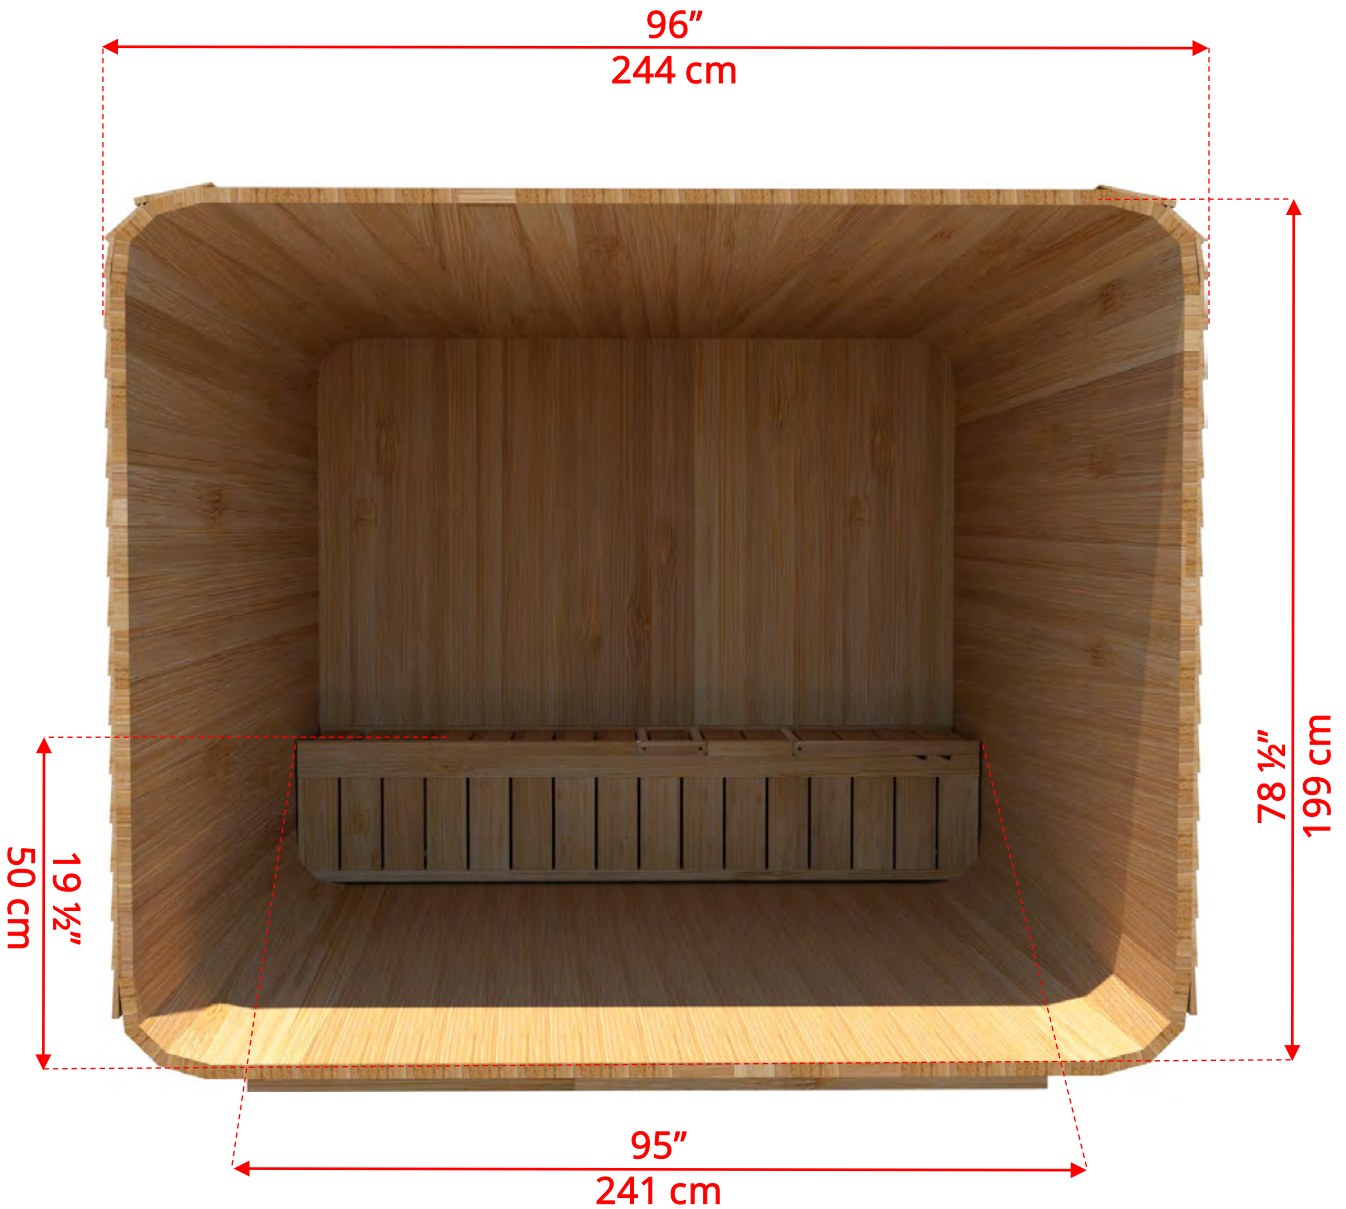

LUBACKB78
2 Tier Benches on Back Wall

880LUP/882LUP 8'x8' (244cm x 244cm) Luna Sauna with Porch

LUBACKB78
2 Tier Benches on Back Wall

880LUP/882LUP 8'x8' (244cm x 244cm) Luna Sauna with Porch

LURBL8
Luna L Benches on Right Side

880LUP/882LUP

8'x8' (244cm x 244cm) Luna Sauna with Porch

LURBL8
Luna L Benches on Right Side

880LUP/882LUP

8'x8' (244cm x 244cm) Luna Sauna with Porch

LULBL8
Luna L Benches on Left Side

880LUP/882LUP 8'x8' (244cm x 244cm) Luna Sauna with Porch

LULBL8
Luna L Benches on Left Side

880LUP/882LUP

8'x8' (244cm x 244cm) Luna Sauna with Porch

LUSIDE8
8' Luna Side Wall Benches

880LUP/882LUP 8'x8' (244cm x 244cm) Luna Sauna with Porch

LULPO
Lounge Benches for Porch

880LUP/882LUP 8'x8' (244cm x 244cm) Luna Sauna with Porch

LUBACK
Lounge Bench on Back Wall

880LUP/882LUP 8'x8' (244cm x 244cm) Luna Sauna with Porch

LULSIDE8
8' Luna Side Wall Lounge Benches