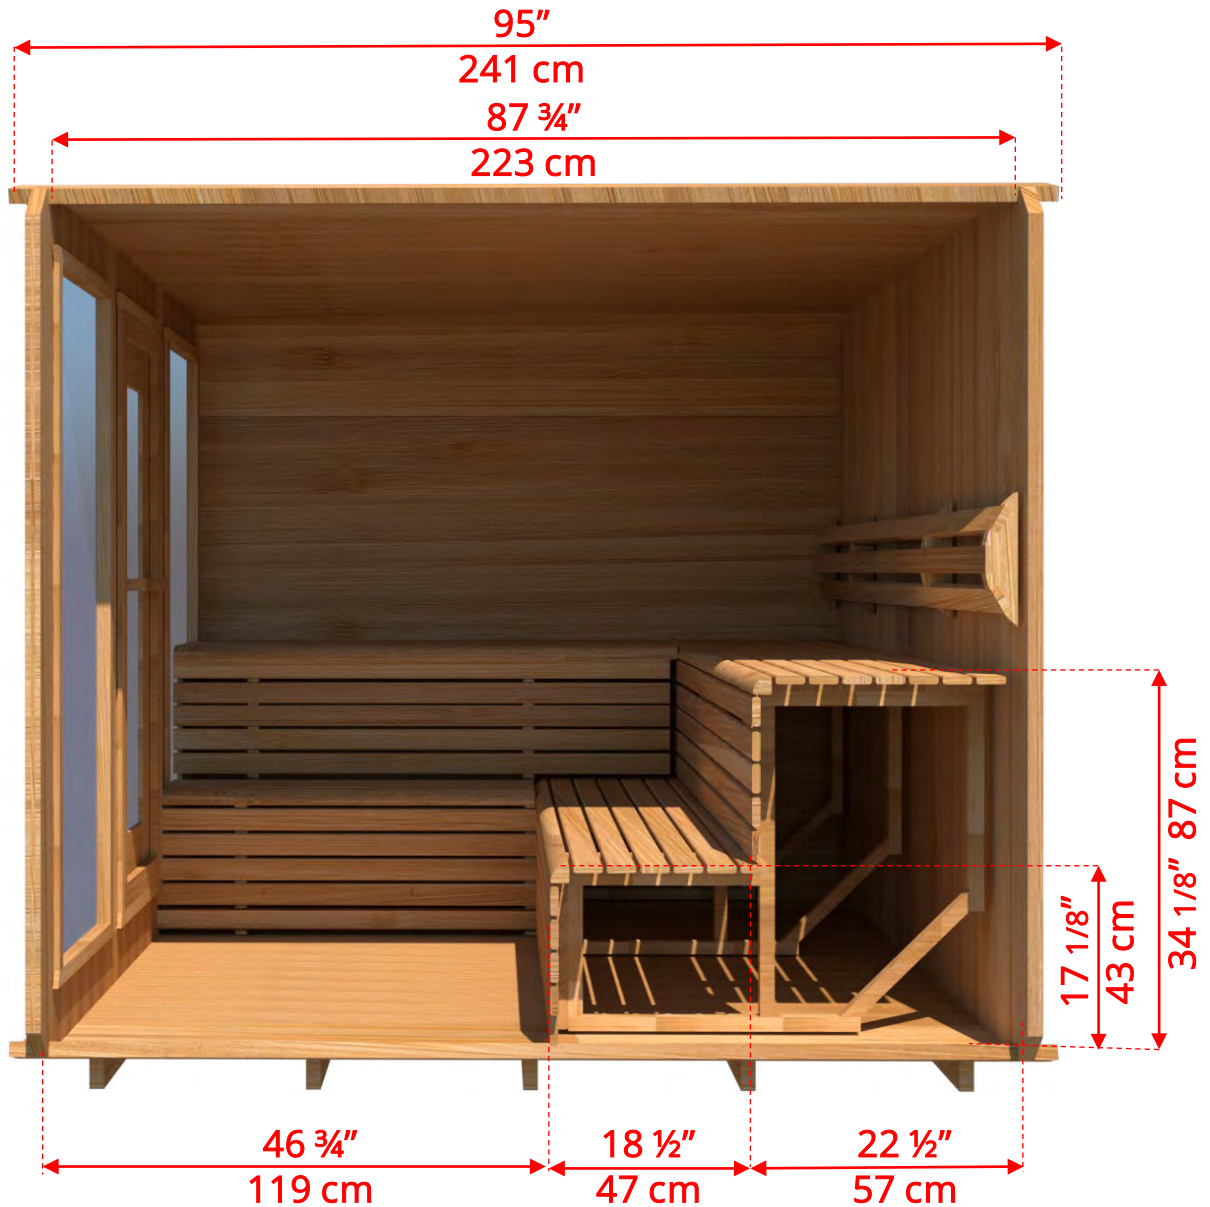

LUBACKB78
2 Tier Benches on Back Wall

880LUP/882LUP 8'x8' (244cm x 244cm) Luna Sauna with Porch

LUBACKB78
2 Tier Benches on Back Wall

880LUP/882LUP 8'x8' (244cm x 244cm) Luna Sauna with Porch

LURBL8
Luna L Benches on Right Side

880LUP/882LUP

8'x8' (244cm x 244cm) Luna Sauna with Porch

LURBL8
Luna L Benches on Right Side

880LUP/882LUP

8'x8' (244cm x 244cm) Luna Sauna with Porch

LULBL8
Luna L Benches on Left Side

880LUP/882LUP 8'x8' (244cm x 244cm) Luna Sauna with Porch

LULBL8
Luna L Benches on Left Side

880LUP/882LUP

8'x8' (244cm x 244cm) Luna Sauna with Porch

LUSIDE8
8' Luna Side Wall Benches

880LUP/882LUP 8'x8' (244cm x 244cm) Luna Sauna with Porch

LULPO
Lounge Benches for Porch

880LUP/882LUP 8'x8' (244cm x 244cm) Luna Sauna with Porch

LUBACK
Lounge Bench on Back Wall

880LUP/882LUP 8'x8' (244cm x 244cm) Luna Sauna with Porch

LULSIDE8
8' Luna Side Wall Lounge Benches