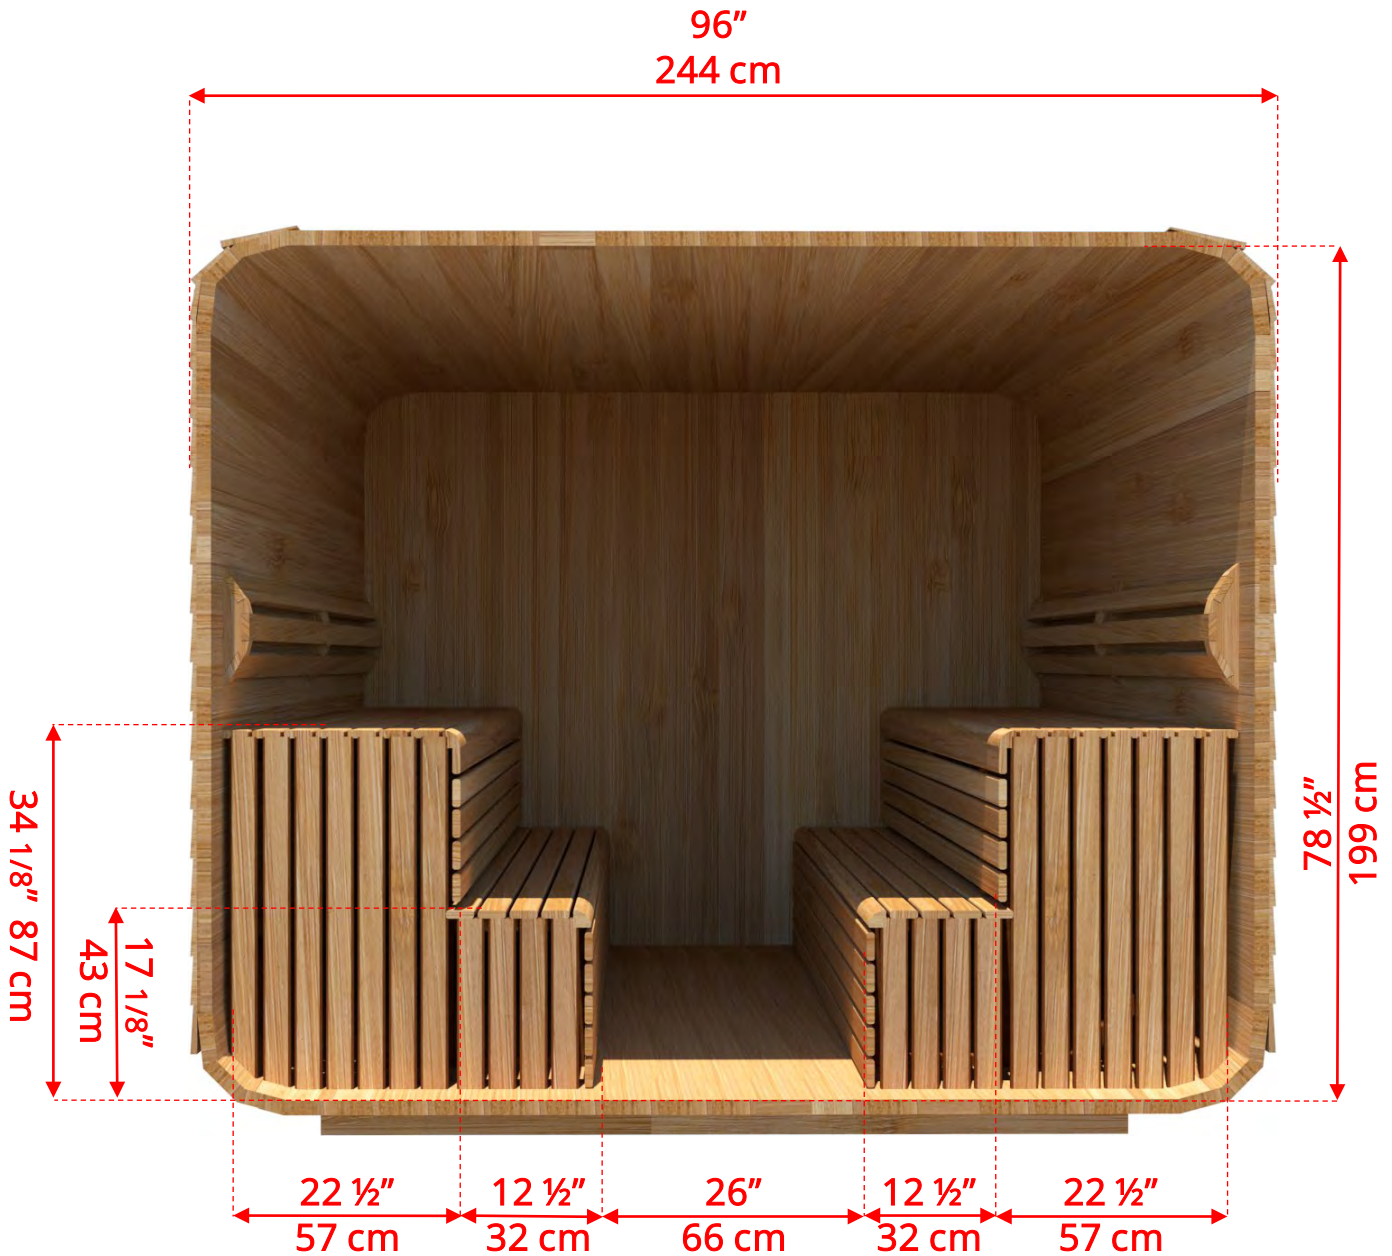

LUBACKB78
2 Tier Benches on Back Wall

880LUP/882LUP 8'x8' (244cm x 244cm) Luna Sauna with Porch

LUBACKB78
2 Tier Benches on Back Wall

880LUP/882LUP 8'x8' (244cm x 244cm) Luna Sauna with Porch

LURBL8
Luna L Benches on Right Side

880LUP/882LUP

8'x8' (244cm x 244cm) Luna Sauna with Porch

LURBL8
Luna L Benches on Right Side

880LUP/882LUP

8'x8' (244cm x 244cm) Luna Sauna with Porch

LULBL8
Luna L Benches on Left Side

880LUP/882LUP 8'x8' (244cm x 244cm) Luna Sauna with Porch

LULBL8
Luna L Benches on Left Side

880LUP/882LUP

8'x8' (244cm x 244cm) Luna Sauna with Porch

LUSIDE8
8' Luna Side Wall Benches

880LUP/882LUP 8'x8' (244cm x 244cm) Luna Sauna with Porch

LULPO
Lounge Benches for Porch

880LUP/882LUP 8'x8' (244cm x 244cm) Luna Sauna with Porch

LUBACK
Lounge Bench on Back Wall

880LUP/882LUP 8'x8' (244cm x 244cm) Luna Sauna with Porch

LULSIDE8
8' Luna Side Wall Lounge Benches