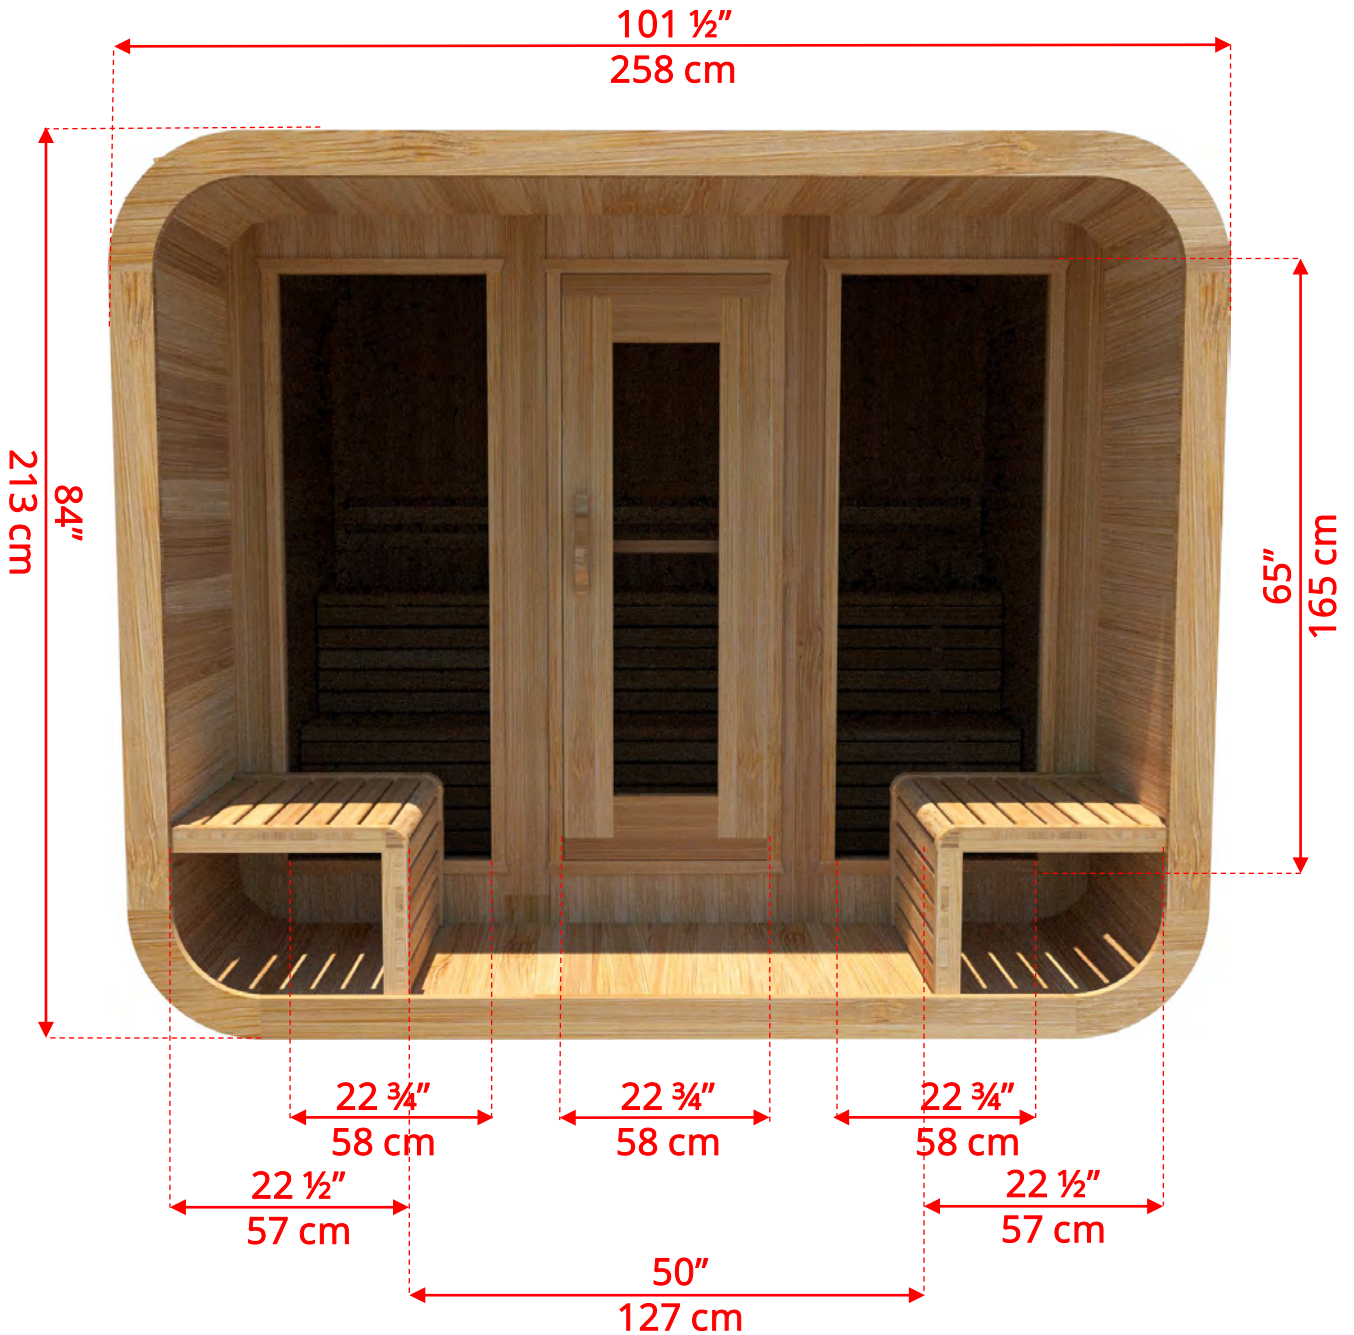

880LUP/882LUP 8'x8' (244cm x 244cm) Luna Sauna with Porch

880LUP/882LUP 8'x8' (244cm x 244cm) Luna Sauna with Porch

Floor Joist Spacing 7" (18cm) in from each end – 15 3/4" (40cm) spacing

880LUP/882LUP 8'x8' (244cm x 244cm) Luna Sauna with Porch

LUBACKB78
2 Tier Benches on Back Wall

880LUP/882LUP 8'x8' (244cm x 244cm) Luna Sauna with Porch

LUBACKB78
2 Tier Benches on Back Wall

880LUP/882LUP 8'x8' (244cm x 244cm) Luna Sauna with Porch

LURBL8
Luna L Benches on Right Side

880LUP/882LUP

8'x8' (244cm x 244cm) Luna Sauna with Porch

LURBL8
Luna L Benches on Right Side

880LUP/882LUP

8'x8' (244cm x 244cm) Luna Sauna with Porch

LULBL8
Luna L Benches on Left Side

880LUP/882LUP 8'x8' (244cm x 244cm) Luna Sauna with Porch

880LUP/882LUP 8'x8' (244cm x 244cm) Luna Sauna with Porch

LUBACK
Lounge Bench on Back Wall

880LUP/882LUP 8'x8' (244cm x 244cm) Luna Sauna with Porch

LULSIDE8
8' Luna Side Wall Lounge Benches