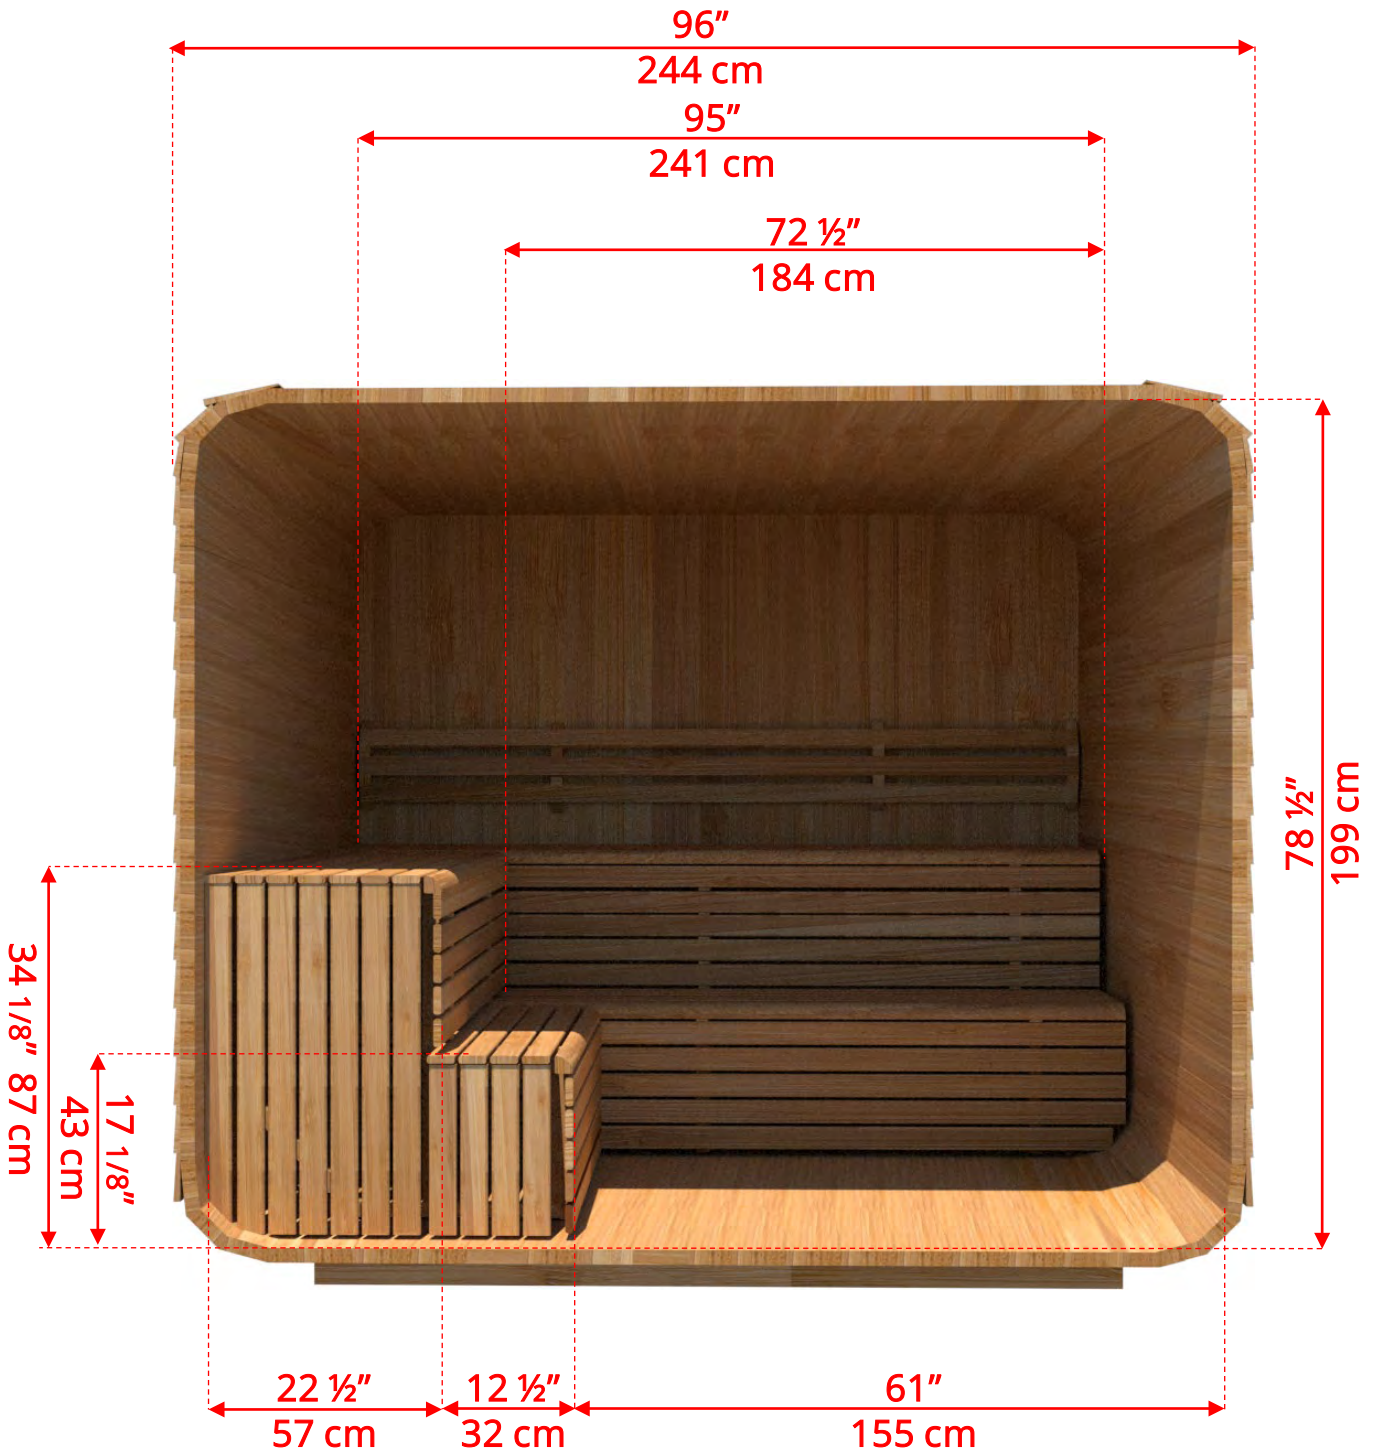

LUBACKB78
2 Tier Benches on Back Wall

880LUP/882LUP 8'x8' (244cm x 244cm) Luna Sauna with Porch

LUBACKB78
2 Tier Benches on Back Wall

880LUP/882LUP 8'x8' (244cm x 244cm) Luna Sauna with Porch

LURBL8
Luna L Benches on Right Side

880LUP/882LUP

8'x8' (244cm x 244cm) Luna Sauna with Porch

LURBL8
Luna L Benches on Right Side

880LUP/882LUP

8'x8' (244cm x 244cm) Luna Sauna with Porch

LULBL8
Luna L Benches on Left Side

880LUP/882LUP 8'x8' (244cm x 244cm) Luna Sauna with Porch

LULBL8
Luna L Benches on Left Side

880LUP/882LUP

8'x8' (244cm x 244cm) Luna Sauna with Porch

LUSIDE8
8' Luna Side Wall Benches

880LUP/882LUP 8'x8' (244cm x 244cm) Luna Sauna with Porch

LULPO
Lounge Benches for Porch

880LUP/882LUP 8'x8' (244cm x 244cm) Luna Sauna with Porch

LUBACK
Lounge Bench on Back Wall

880LUP/882LUP 8'x8' (244cm x 244cm) Luna Sauna with Porch

LULSIDE8
8' Luna Side Wall Lounge Benches