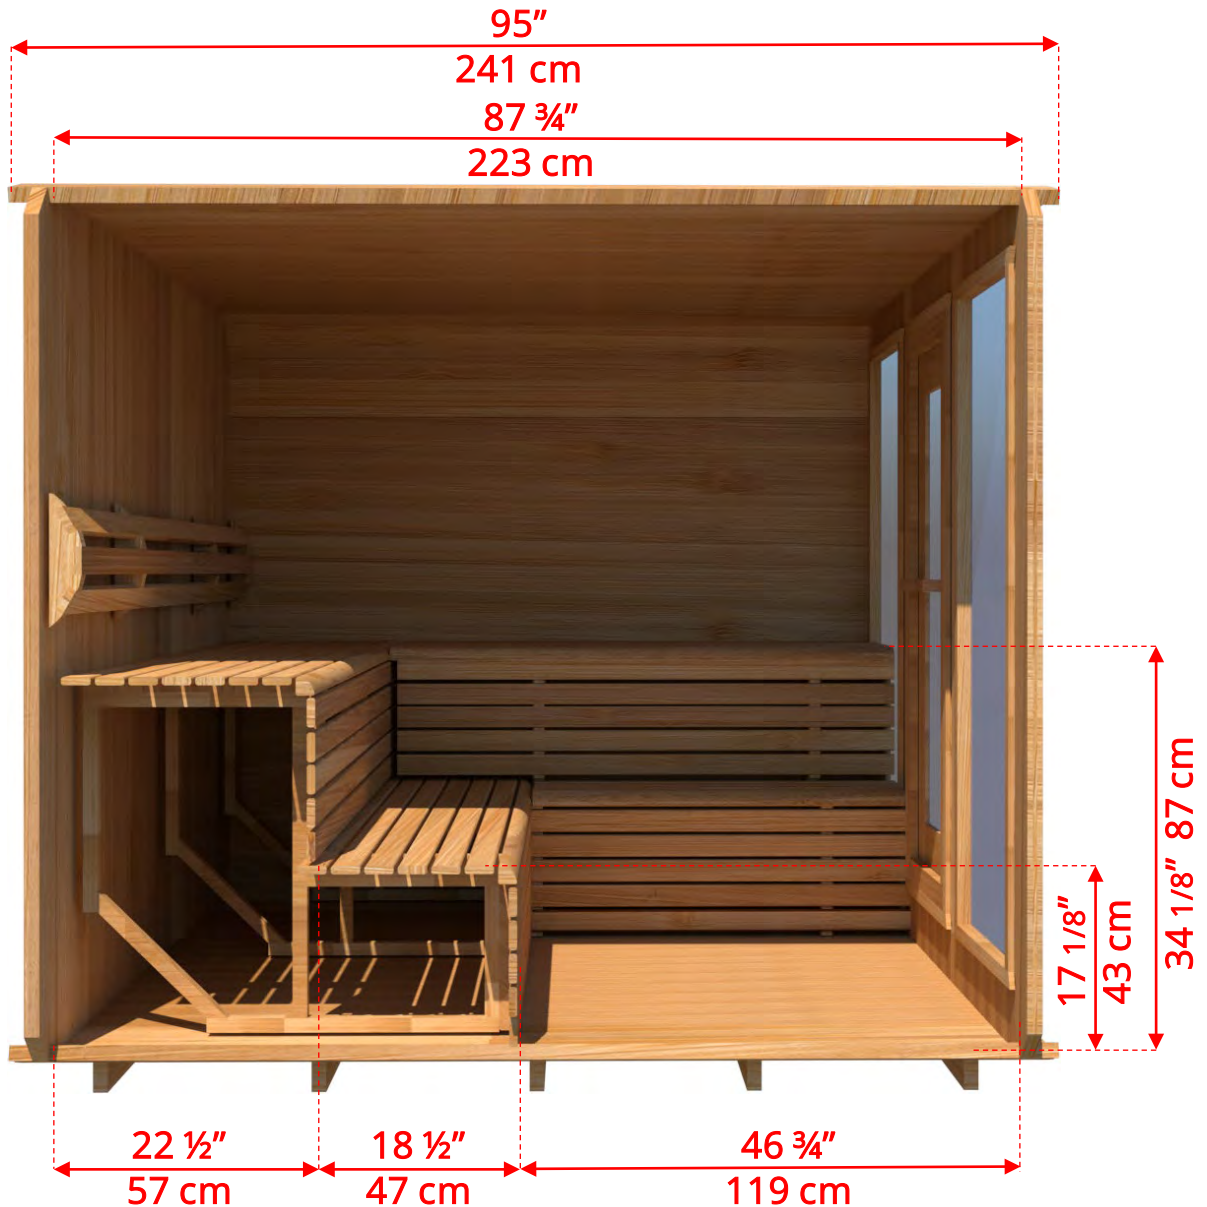

880LUP/882LUP 8'x8' (244cm x 244cm) Luna Sauna with Porch

880LUP/882LUP 8'x8' (244cm x 244cm) Luna Sauna with Porch

Floor Joist Spacing 7" (18cm) in from each end – 15 3/4" (40cm) spacing

880LUP/882LUP 8'x8' (244cm x 244cm) Luna Sauna with Porch

LUBACKB78
2 Tier Benches on Back Wall

880LUP/882LUP 8'x8' (244cm x 244cm) Luna Sauna with Porch

LUBACKB78
2 Tier Benches on Back Wall

880LUP/882LUP 8'x8' (244cm x 244cm) Luna Sauna with Porch

LURBL8
Luna L Benches on Right Side

880LUP/882LUP

8'x8' (244cm x 244cm) Luna Sauna with Porch

LURBL8
Luna L Benches on Right Side

880LUP/882LUP

8'x8' (244cm x 244cm) Luna Sauna with Porch

LULBL8
Luna L Benches on Left Side

880LUP/882LUP 8'x8' (244cm x 244cm) Luna Sauna with Porch

LULBL8
Luna L Benches on Left Side

880LUP/882LUP

8'x8' (244cm x 244cm) Luna Sauna with Porch

LUSIDE8
8' Luna Side Wall Benches

880LUP/882LUP 8'x8' (244cm x 244cm) Luna Sauna with Porch

LULPO
Lounge Benches for Porch